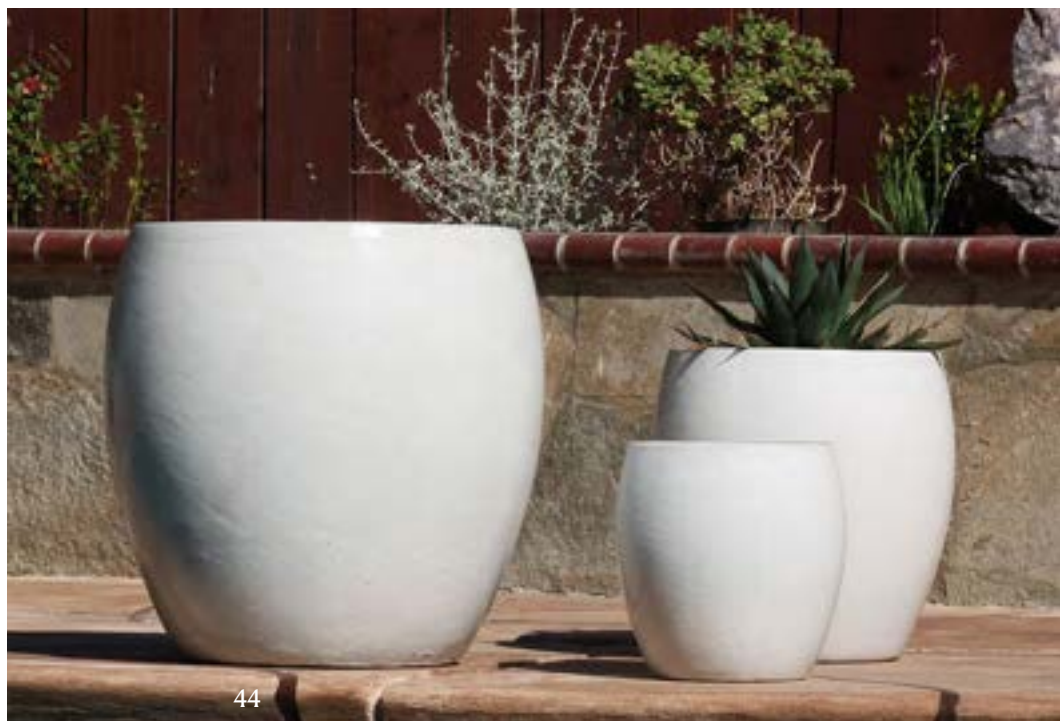

PV-LB5171WWH-S3