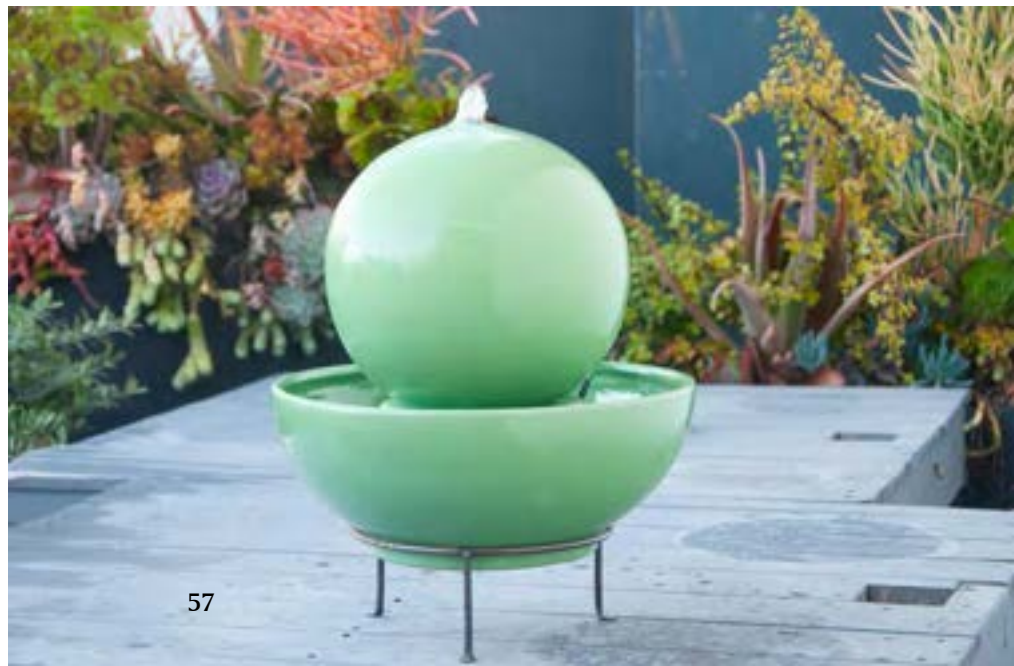

PC-FTN12PKR

RETRO botanica

PC-FTN13

10.0" x 10.0"

Morning Sun
Sphere Fountain

PC-FTN13BBB

PC-FTN13HDB

PC-FTN13TGB